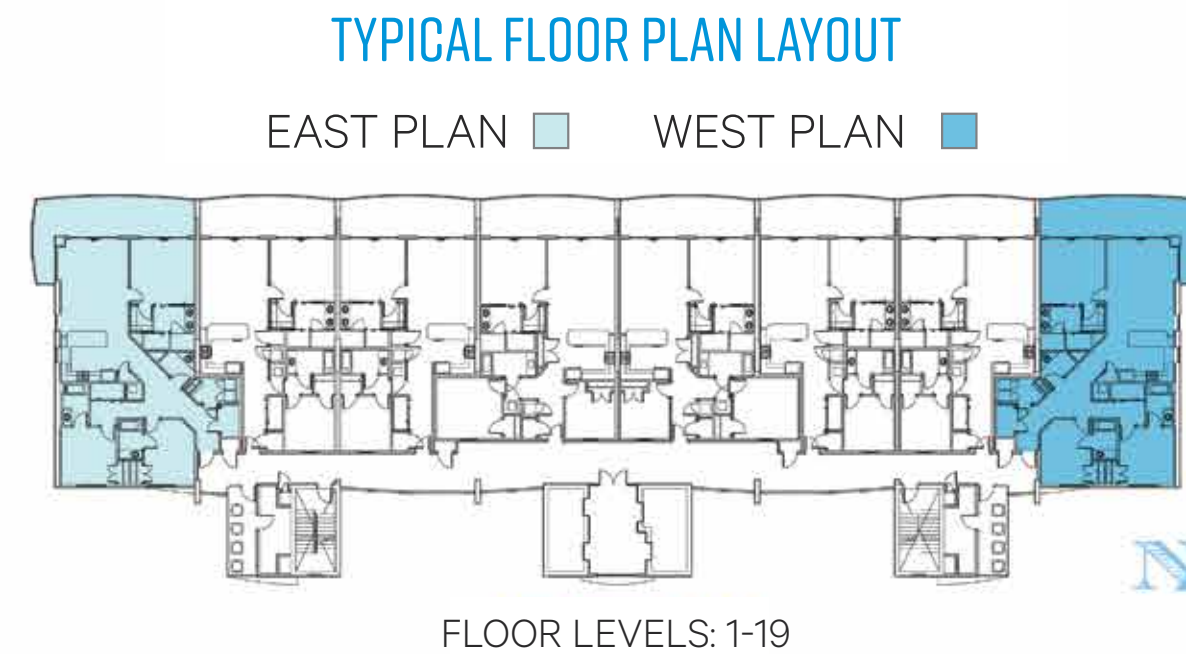

# SANDCASTLE

3 BR/3.5 BA WITH BUNK | 1707 SQ FT

EAST

WEST

850-775-4400 | PALACESANDS.COM | 6161 THOMAS DR | PANAMA CITY BEACH

Disclaimer: The representations herein cannot be relied upon as correctly stating representations of the developer. For correct representations, reference should be made to documents required by section 718.503, Florida Statutes, to be furnished by the developer to a buyer. Prices, products and availability are subject to change without notice. Illustrations are artists depictions only and may differ from completed improvements.