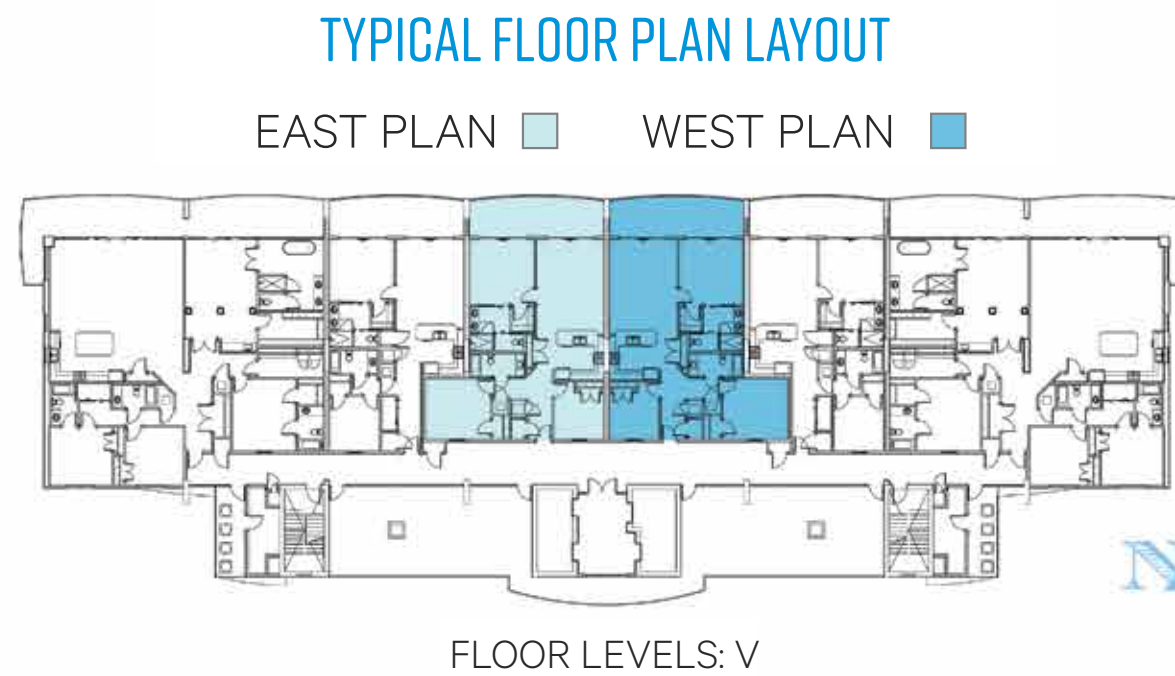

SANDDUNE

3 BR/2 BA | 1440 SQ FT

EAST

WEST

850-775-4400 | PALACESANDS.COM | 6161 THOMAS DR | PANAMA CITY BEACH

Disclaimer: The representations herein cannot be relied upon as correctly stating representations of the developer. For correct representations, reference should be made to documents required by section 718.503, Florida Statutes, to be furnished by the developer to a buyer. Prices, products and availability are subject to change without notice. Illustrations are artists depictions only and may differ from completed improvements.

SANDDUNE VILLA

3 BR/2 BA | 1440 SQ FT

EAST

WEST

850-775-4400 | PALACESANDS.COM | 6161 THOMAS DR | PANAMA CITY BEACH

Disclaimer: The representations herein cannot be relied upon as correctly stating representations of the developer. For correct representations, reference should be made to documents required by section 718.503, Florida Statutes, to be furnished by the developer to a buyer. Prices, products and availability are subject to change without notice. Illustrations are artists depictions only and may differ from completed improvements.