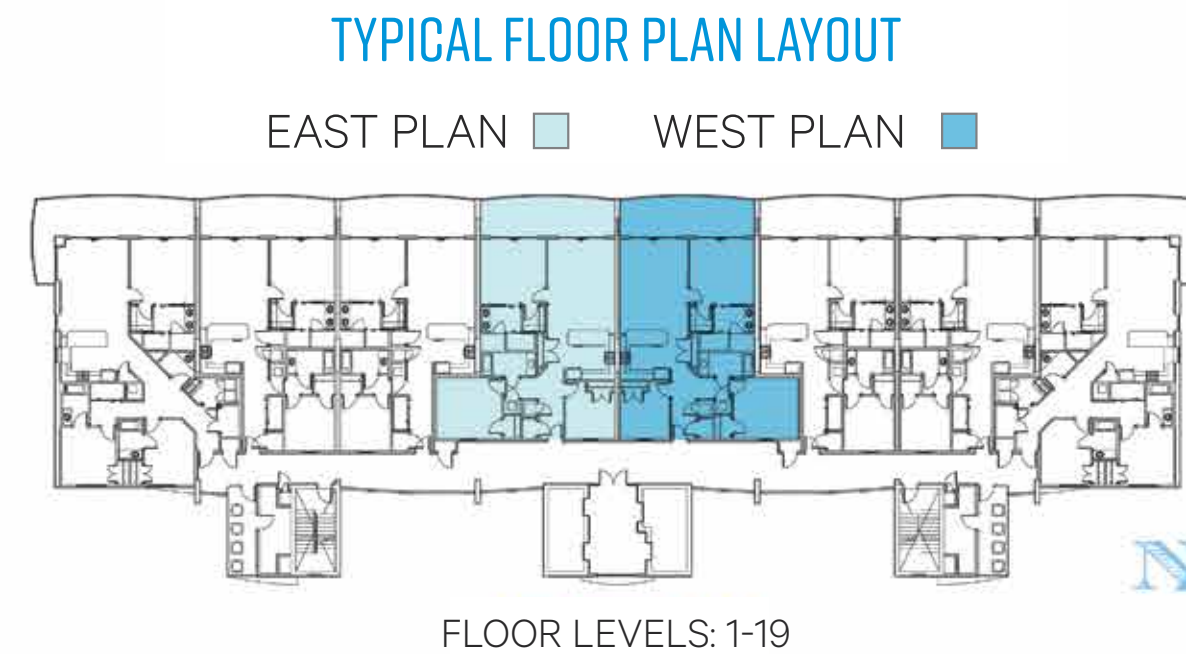

SANDDUNE

3 BR/2 BA | 1440 SQ FT

EAST

WEST

850-775-4400 | PALACESANDS.COM | 6161 THOMAS DR | PANAMA CITY BEACH

Disclaimer: The representations herein cannot be relied upon as correctly stating representations of the developer. For correct representations, reference should be made to documents required by section 718.503, Florida Statutes, to be furnished by the developer to a buyer. Prices, products and availability are subject to change without notice. Illustrations are artists depictions only and may differ from completed improvements.

SANDDUNE VILLA

3 BR/2 BA | 1440 SQ FT

EAST

WEST

850-775-4400 | PALACESANDS.COM | 6161 THOMAS DR | PANAMA CITY BEACH

Disclaimer: The representations herein cannot be relied upon as correctly stating representations of the developer. For correct representations, reference should be made to documents required by section 718.503, Florida Statutes, to be furnished by the developer to a buyer. Prices, products and availability are subject to change without notice. Illustrations are artists depictions only and may differ from completed improvements.