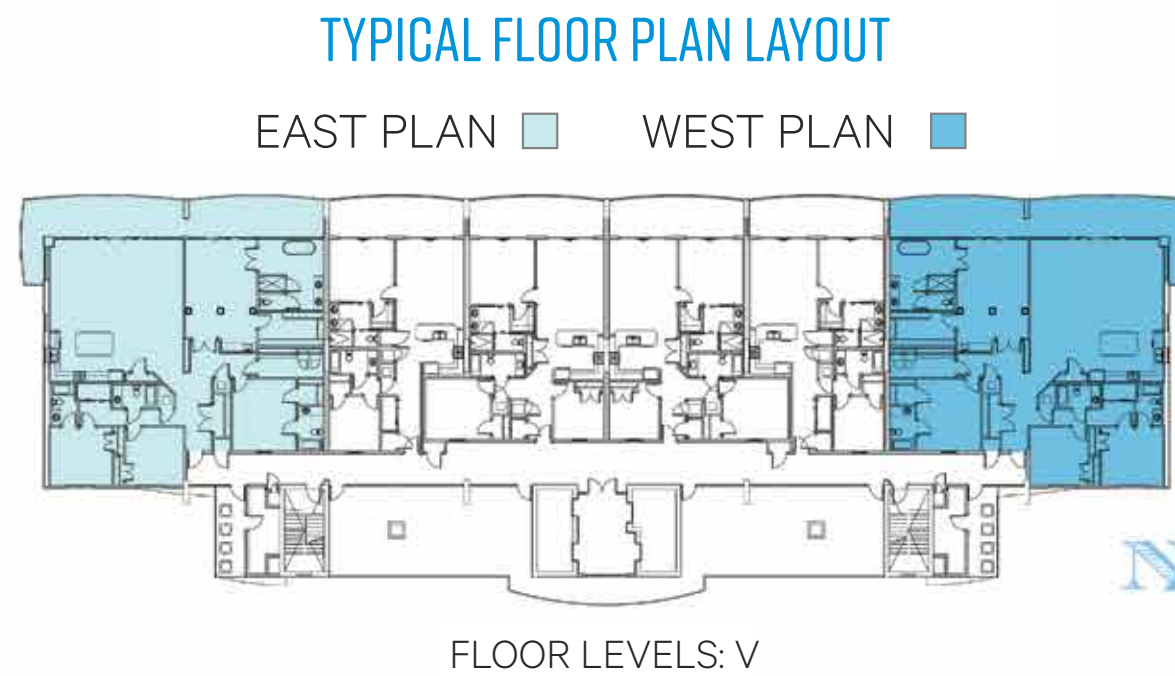

# SANDCASTLE VILLA

4 BR/4 BA WITH BUNK | 2950 SQ FT

EAST

WEST

850-775-4400 | PALACESANDS.COM | 6161 THOMAS DR | PANAMA CITY BEACH

Disclaimer: The representations herein cannot be relied upon as correctly stating representations of the developer. For correct representations, reference should be made to documents required by section 718.503, Florida Statutes, to be furnished by the developer to a buyer. Prices, products and availability are subject to change without notice. Illustrations are artists depictions only and may differ from completed improvements.